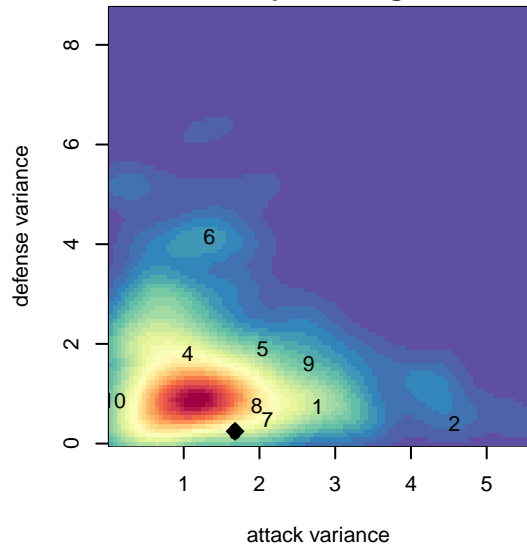

# Idaho Rush Nero G04

Idaho Rush SC  
 Boise, ID  
 G04 total strength=1448  
 attack=8.03 defense=11.15  
 fall league = Idaho D3 Div 2 U14

alt names used:  
 IDAHO RUSH 04 NERO  
 IDAHO RUSH 04 NERO  
 IDAHO RUSH 04 NERO (ID)

Venues played:  
 2017 Idaho D3 Division 2 U14  
 2017 GEM State Challenge U14 Gold U14  
 2017 FC Nova Fall Showcase U14

**Idaho Rush Nero G04**  
 Dots are actual minus expected GF (blue circles) and GA (red triangles).  
 Blue line is smoothed change in attack strength. Red is smoothed change in defense strength.

**attack and defense variance (black dot)  
relative to other teams  
and top 10 in region**

**attack and defense rating  
relative to others at age  
and all opponents in last 13 months**

**Performance relative to 13 month average**