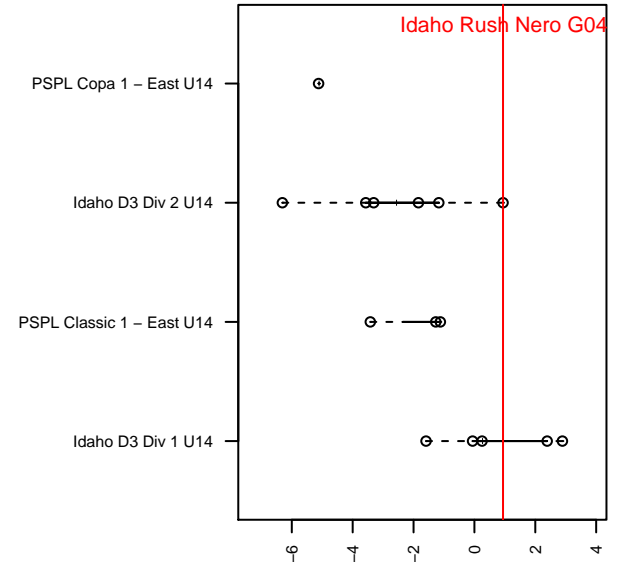

# Idaho Rush Nero G04

Idaho Rush SC  
 Boise, ID  
 G04 total strength=1448  
 attack=8.03 defense=11.15  
 fall league = Idaho D3 Div 2 U14

alt names used:  
 IDAHO RUSH 04 NERO  
 IDAHO RUSH 04 NERO  
 IDAHO RUSH 04 NERO (ID)

Venues played:  
 2017 Idaho D3 Division 2 U14  
 2017 GEM State Challenge U14 Gold U14  
 2017 FC Nova Fall Showcase U14

**Idaho Rush Nero G04**  
 Dots are actual minus expected GF (blue circles) and GA (red triangles).  
 Blue line is smoothed change in attack strength. Red is smoothed change in defense strength.

**attack and defense variance (black dot)  
relative to other teams  
and top 10 in region**

**attack and defense rating  
relative to others at age  
and all opponents in last 13 months**

**Performance relative to 13 month average**